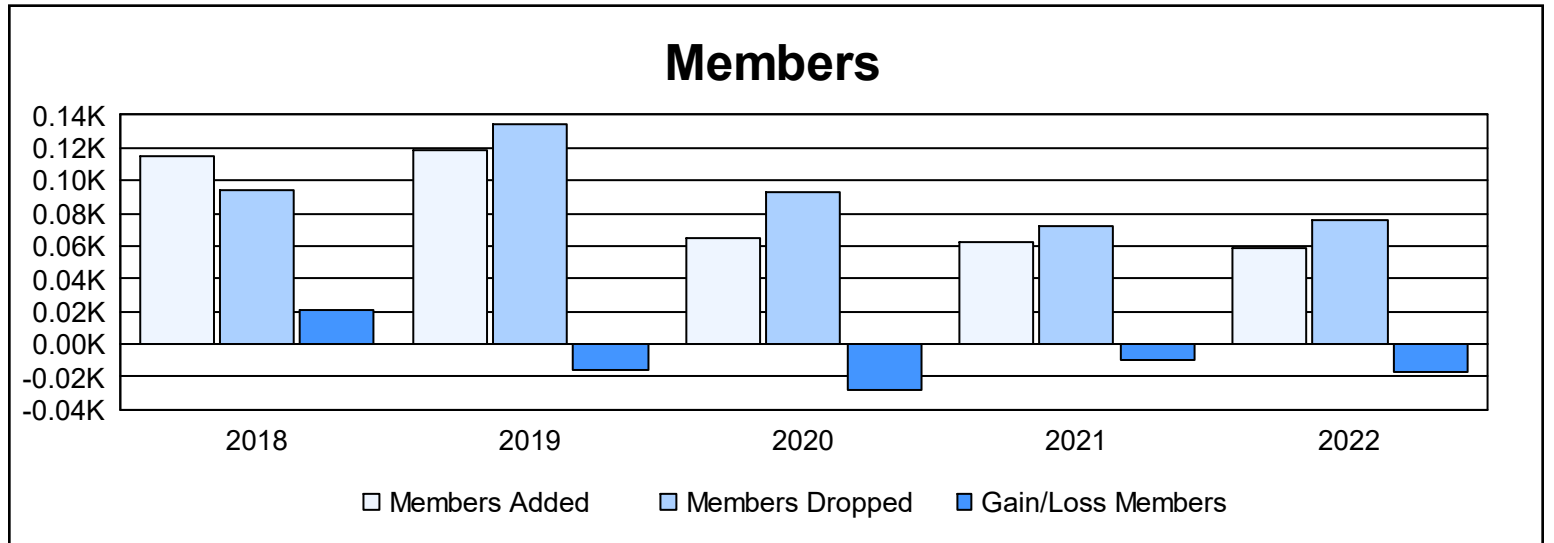

Year	New Clubs	Dropped Clubs	Gain/ Loss Clubs	New Members	Charter Members	Reinstate Members	Transfer Members	Total Member Added	Total Members Dropped	Gain/ Loss Members
2017-2018	1	0	1	82	32	0	1	115	94	21
2018-2019	2	0	2	70	46	1	2	119	135	-16
2019-2020	0	0	0	59	4	0	2	65	93	-28
2020-2021	0	1	-1	55	1	0	6	62	72	-10
2021-2022	0	0	0	59	0	0	0	59	76	-17
<b>Average</b>	<b>1</b>	<b>0</b>	<b>0</b>	<b>65</b>	<b>17</b>	<b>0</b>	<b>2</b>	<b>84</b>	<b>94</b>	<b>-10</b>

### Membership Composition June 2022 Cumulative